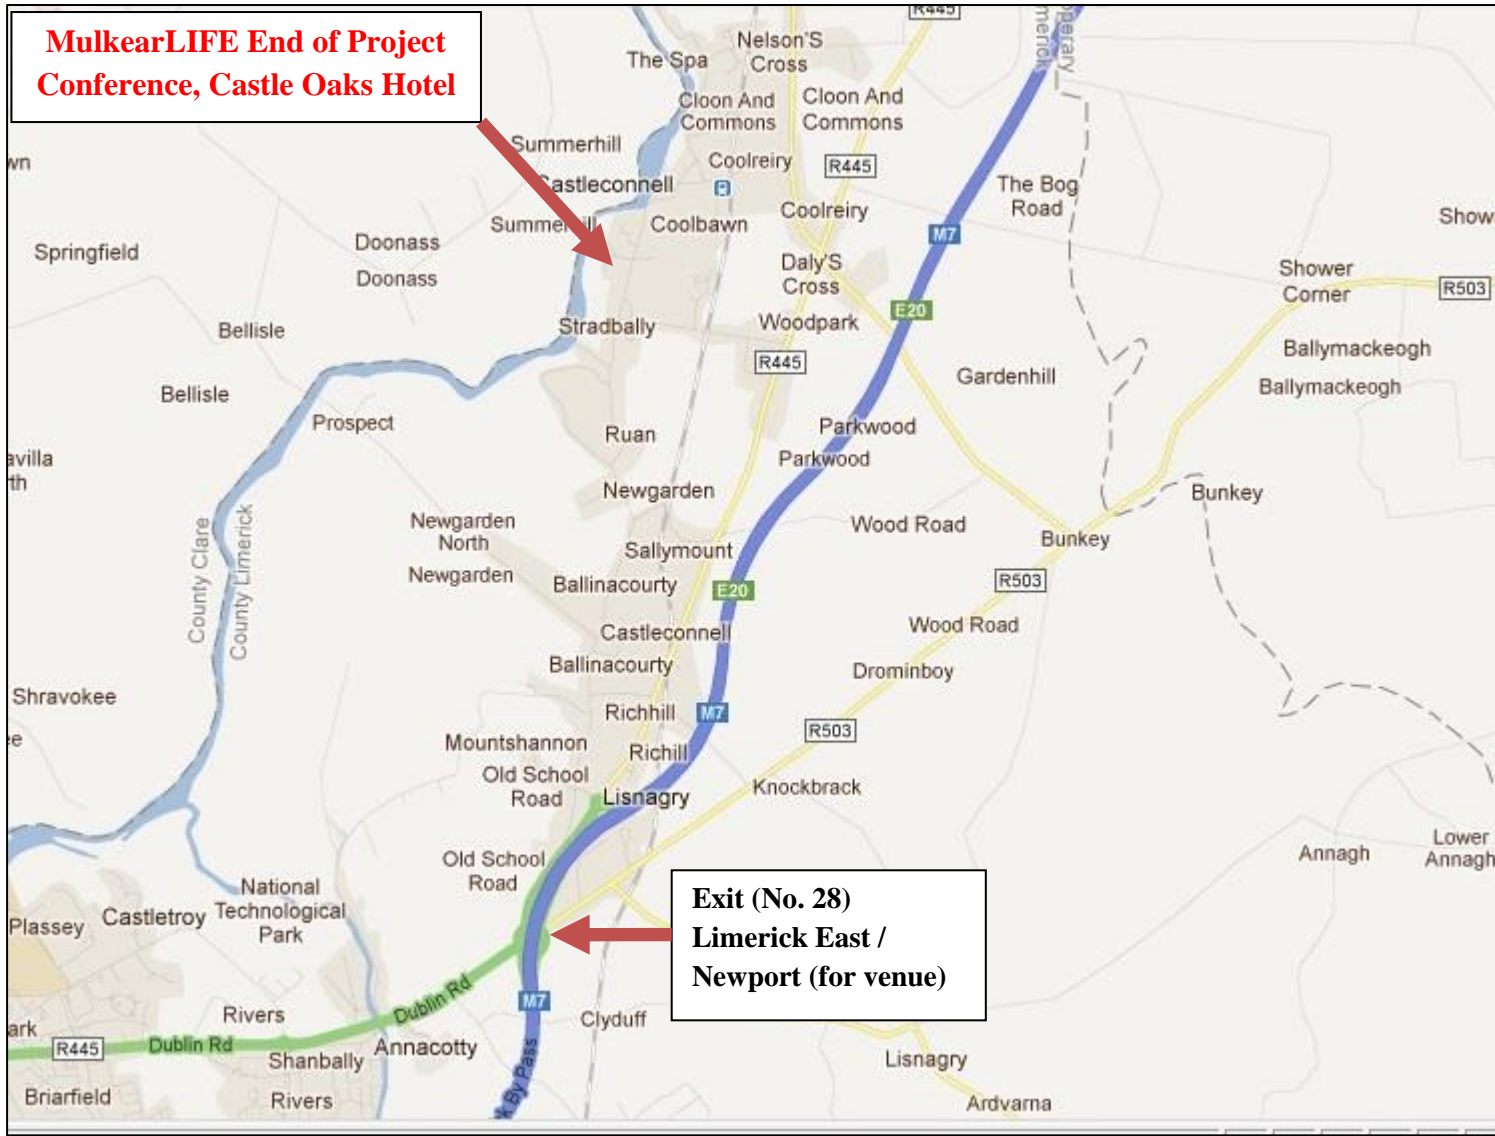

Directions to the Castle Oaks Hotel - Castleconnell, Limerick, Ireland, GPS Coordinates- Lat: 52.709792, Long: -8.508675

<http://www.castleoaks.ie/location.htm>

Access from  
Clare /  
Galway &  
Shannon  
Airport via  
Limerick  
Tunnel (Toll)

Access from  
Dublin & the  
North take  
Birdhill (No.  
27) or  
Limerick  
East /  
Newport (No.  
28) Exit

Access from Cork /  
Kerry & the South

Access from Tipperary /  
Waterford & South East

The Castle Oaks House Hotel is located on the banks of the River Shannon in the village of Castleconnell, just 10 minutes from Limerick City. The seminar venue offers easy access from Dublin & the North (M7 / N7), Cork & the South M20 and Galway and the West (M18 / N18 and the Limerick Tunnel) and is less than 30 minutes from Shannon Airport.