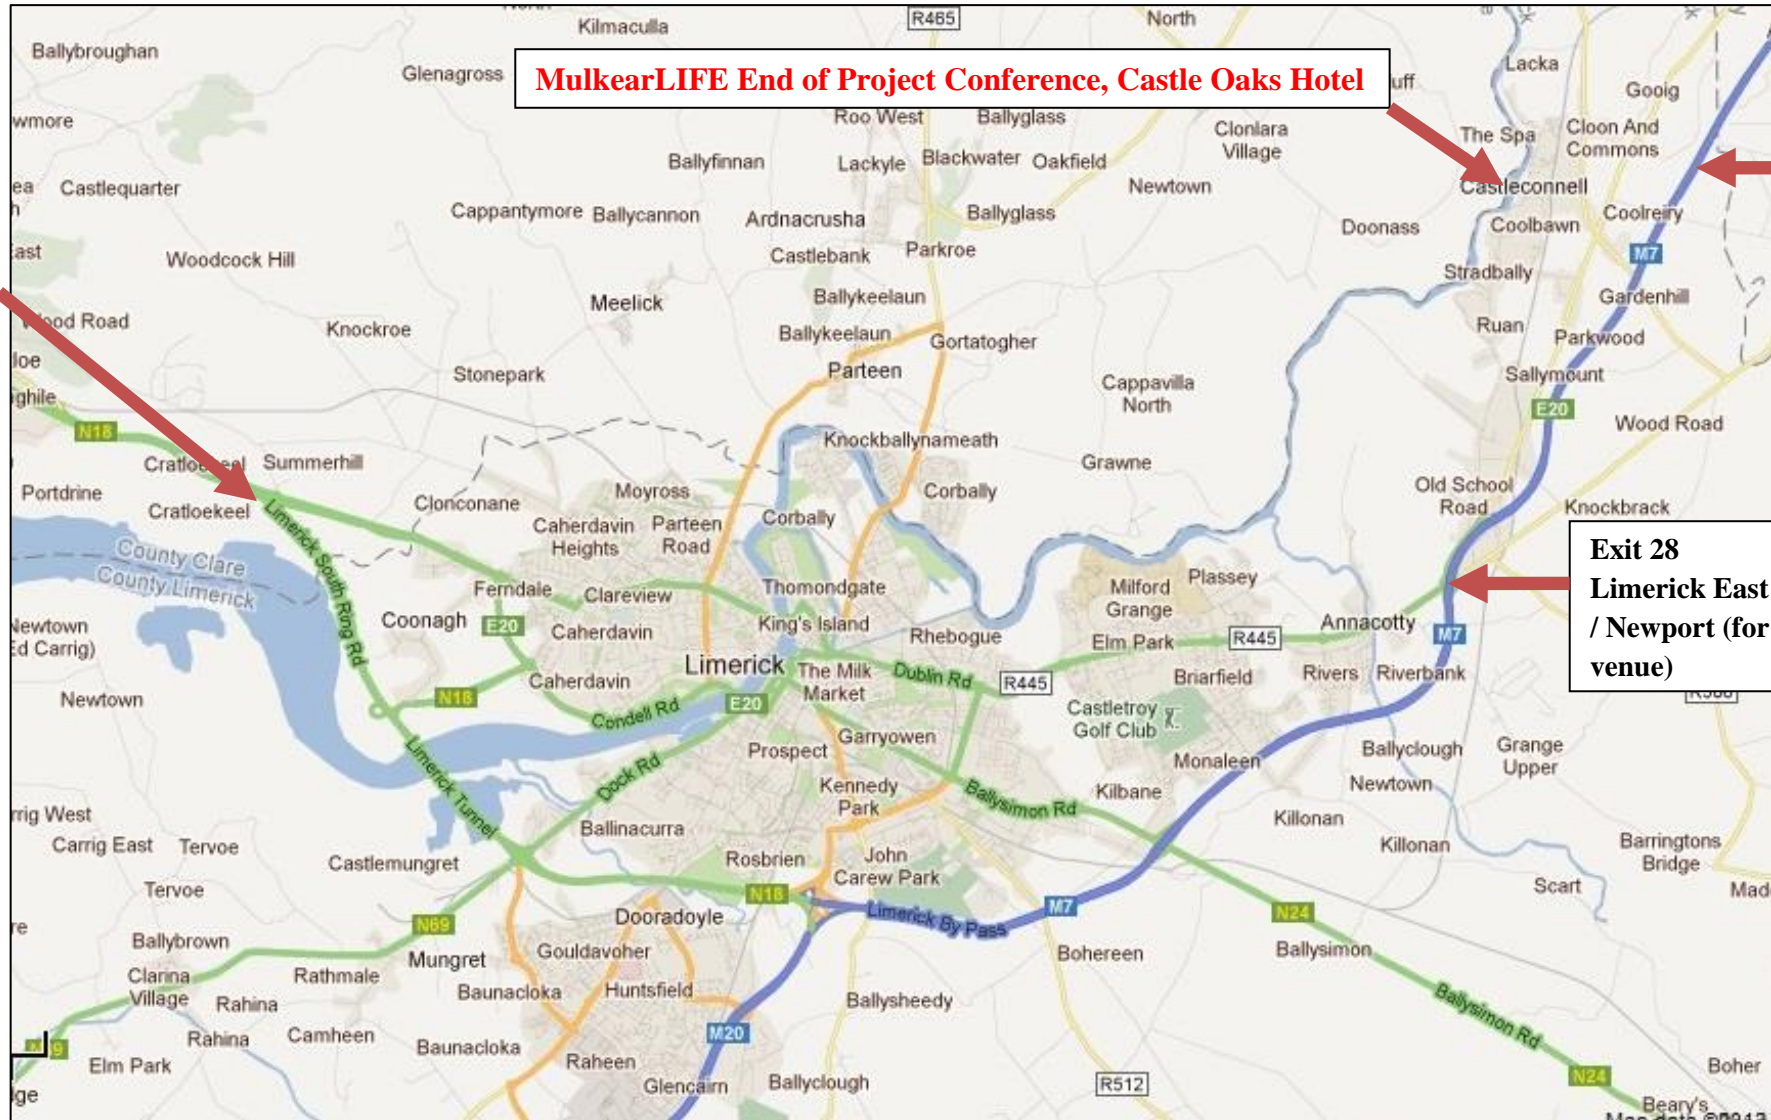

Directions to the Castle Oaks Hotel - Castleconnell, Limerick, Ireland, GPS Coordinates- Lat: 52.709792, Long: -8.508675

<http://www.castleoaks.ie/location.htm>

Access from  
Clare /  
Galway &  
Shannon  
Airport via  
Limerick  
Tunnel (Toll)

Access from  
Dublin & the  
North take  
Birdhill (No.  
27) or  
Limerick  
East /  
Newport (No.  
28) Exit

Access from Cork /  
Kerry & the South

Access from Tipperary /  
Waterford & South East

The Castle Oaks House Hotel is located on the banks of the River Shannon in the village of Castleconnell, just 10 minutes from Limerick City. The seminar venue offers easy access from Dublin & the North (M7 / N7), Cork & the South M20 and Galway and the West (M18 / N18 and the Limerick Tunnel) and is less than 30 minutes from Shannon Airport.