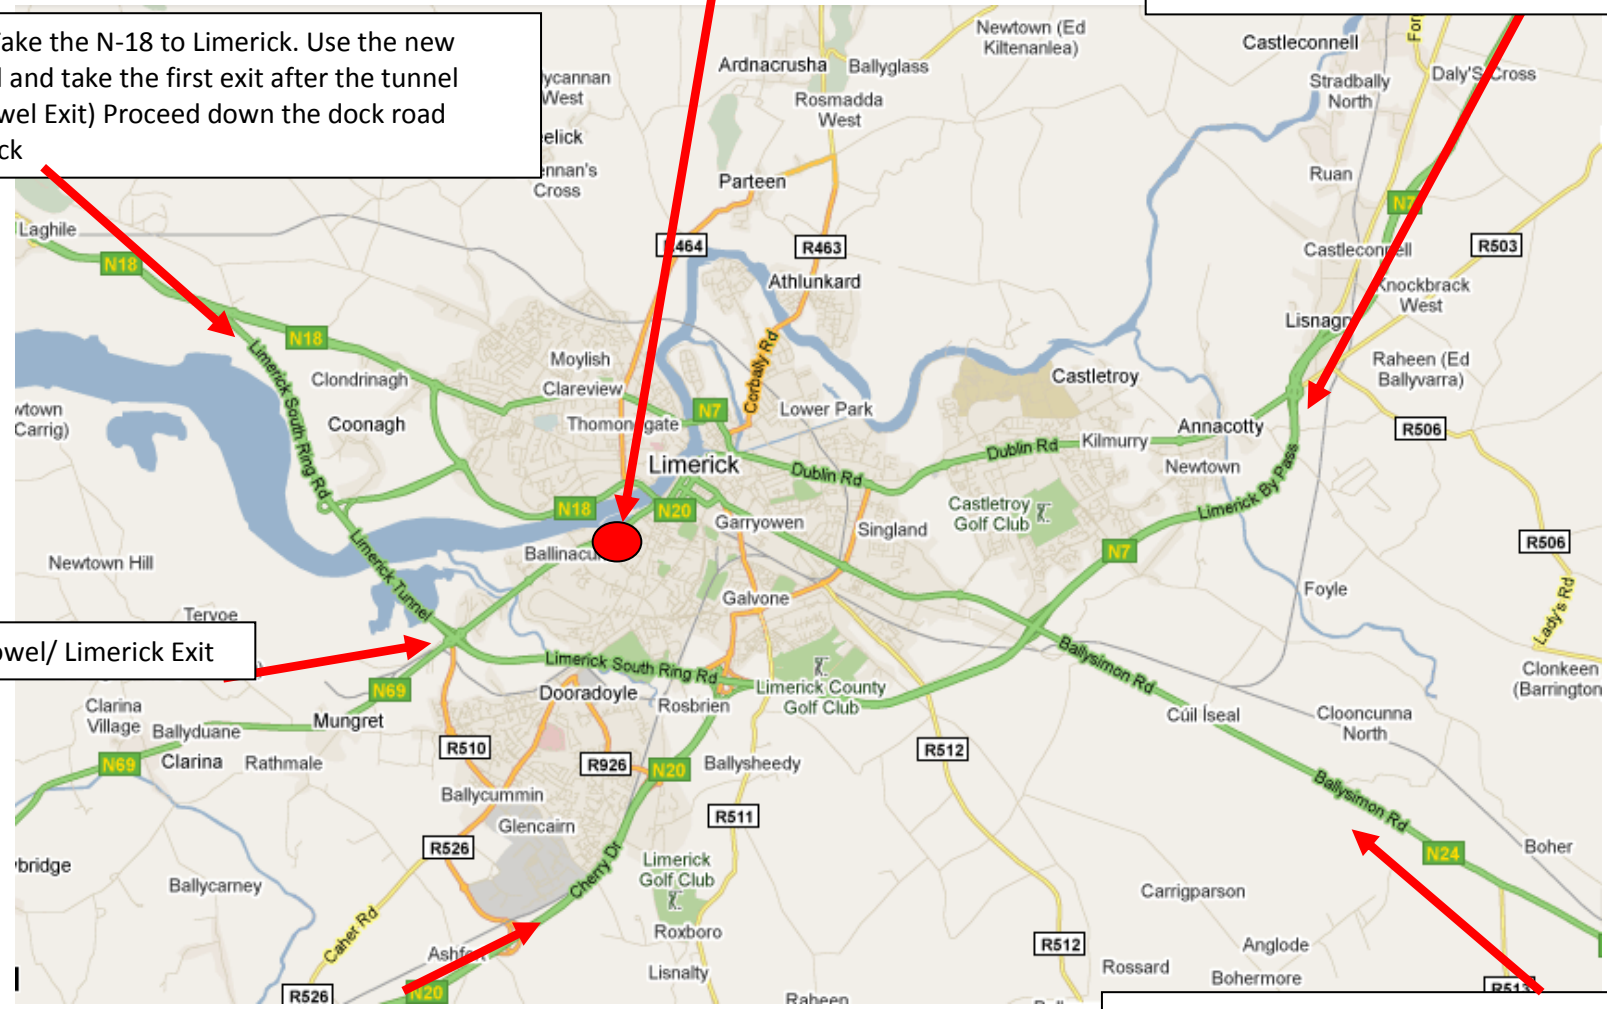

Inland Fisheries Limerick

**From Dublin:** Take the M-7 to Limerick. The M-7 becomes the Limerick by pass. Take the Listowel/Limerick exit. (Last exit before the Tunnel!). Proceed down the dock road toward Limerick

**From Galway** Take the N-18 to Limerick. Use the new Limerick tunnel and take the first exit after the tunnel (Limerick/Listowel Exit) Proceed down the dock road towards Limerick

Listowel/ Limerick Exit

**From Cork:** Take the N-20 to Limerick. Approaching Limerick get on the Limerick by pass and head towards Galway. Take the Listowel/Limerick exit. (Last exit before the Tunnel!). Proceed down the dock road toward Limerick

**From Waterford:** Take the N-24 to Limerick. Approaching Limerick get on the Limerick by pass and head towards Galway. Take the Listowel/Limerick exit. (Last exit before the Tunnel!). Proceed down the dock road toward Limerick